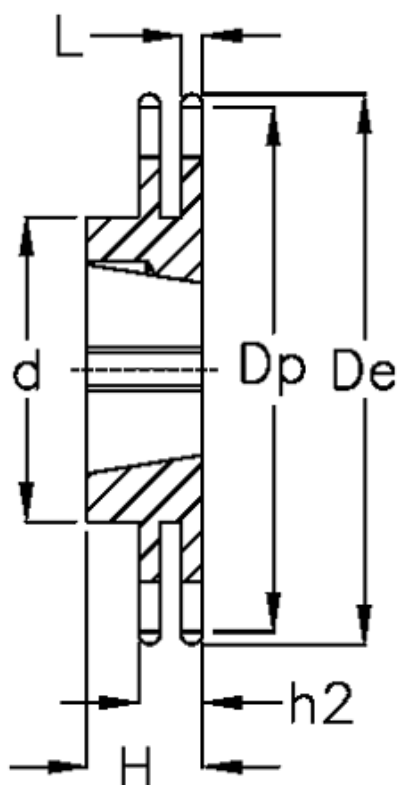

Article number: 616032005030

Description: Taperbored sprocket 08 B-2 Z=30 duplex
for bushing 2012

Measures

C = 1.3

d = 87

De = 126.1

Dp = 121.5

For bush = 2012

For chain size = 1/2" x 5/16"

For chain type = 08 B-2

H = 32

h2 = 21

Material = Stål

Number of teeth = 30